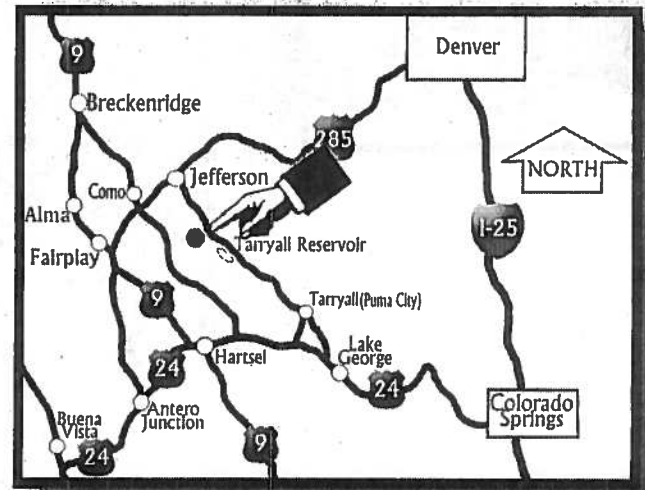

www.JeffReal.com

www.JeffRealPark.com

On Hwy 285 in Jefferson

On Hwy 9 in Fairplay

STAGESTOP

Jefferson Real Estate, Inc.
Mountain Properties
JEFFERSON FAIRPLAY
 800.686.0822 866.869.0864
 719.836.2615 719.836.4561
 www.JeffReal.com www.JeffRealPark.com
 On Hwy 285 in Jefferson On Hwy 9 in Fairplay