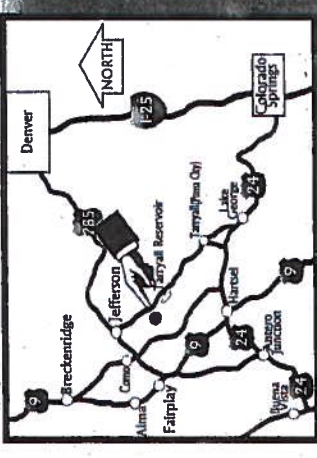

www.JeffReal.com

www.JeffRealPark.com

On Hwy 285 in Jefferson

On Hwy 9 in Fairplay

STAGESTOP

Jefferson Real Estate, Inc.
Mountain Properties
JEFFERSON FAIRPLAY
 800.686.0822 866.869.0864
 719.836.2615 719.836.4561
 www.JeffReal.com www.JeffRealPark.com
 On Hwy 285 in Jefferson On Hwy 9 in Fairplay